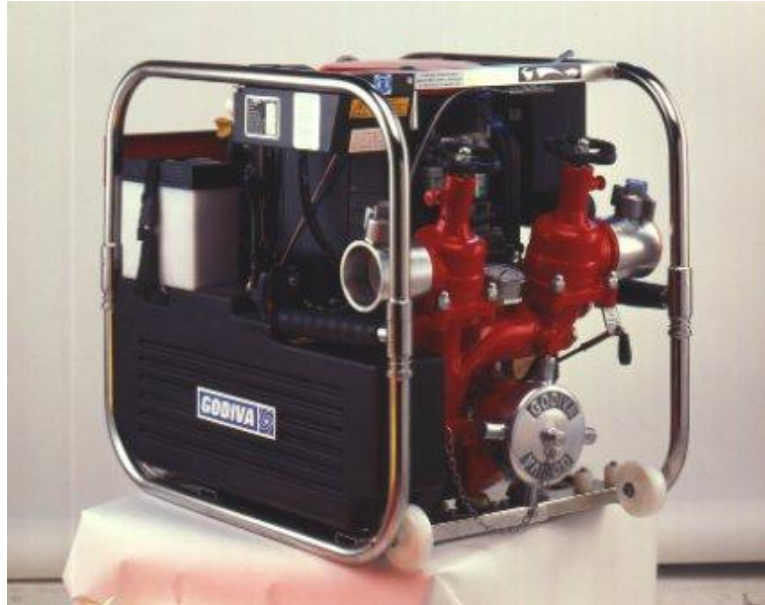

GODIVA Powerflow 10/10

Portable fire pump, compact and powerful. Rated performance of 1000l/min at 10 bar. Powered by 50HP Honda engine. Available with electric or manual start, exhaust gas priming, wraparound steel frame with wheels, full instrumentation and engine cooling system.

Performance Data:

Rated Output - (At 3m lift)	1200 l/min
Rated Output - (At 3m lift)	10 bar
Rated Output - (At 10' lift)	317 USGPM
Rated Output - (At 10' lift)	145 PSI
Max flow - low pres	2100 l/min
Max outlet pressure. - low pres	16 Bar
Max outlet pressure. - low pres	232 PSI
Dimensions mm	675 Length
Dimensions mm	606 Height
Dimensions mm	496 Width
Dimensions inches	26,6 Length
Dimensions inches	23,9 Height
Dimensions inches	19,5 Width
Weight - Bronze (dry unit)	121 Kg
Weight - Bronze (dry unit)	267 lbs
Weight - Bronze (wet unit)	141 Kg
Weight - Bronze (wet unit)	311 lbs
Weight - Aluminium (dry unit)	97 Kg
Weight -Aluminium (dry unit)	214 lbs
Weight - Aluminium (wet unit)	115 Kg